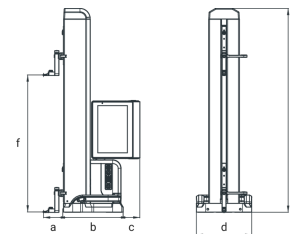

### Technical data

<b>Measuring range up to</b>	350 mm
<b>Measuring range up to</b>	14 inch
<b>Application range from</b>	170 mm
<b>Application range up to</b>	520 mm
<b>Application range from</b>	6.8 inch
<b>Application range up to</b>	20.8 inch
<b>Resolution</b>	0.0001 mm, 0.0005 mm, 0.001 mm, 0.005 mm, 0.01 mm
<b>Resolution</b>	0.00001 inch, 0.00005 inch, 0.0001 inch, 0.0005 inch, 0.001 inch
<b>Repeatability planes</b>	1 µm
<b>Repeatability bores</b>	2 µm
<b>Perpendicularity error in µm</b>	5 µm
<b>Operation time Max</b>	14 h
<b>Data interface</b>	3x USB 2.0, wireless
<b>Measuring system execution</b>	incremental scale with optical scanning
<b>Product weight</b>	22.00 kg

### Dimensions

<b>Dimensions e in mm</b>	688 mm
<b>Dimensions b in mm</b>	278 mm
<b>Dimensions a in mm</b>	89 mm
<b>Dimensions f in mm</b>	356 mm
<b>Dimensions c in mm</b>	77 mm
<b>Dimensions d in mm</b>	255 mm