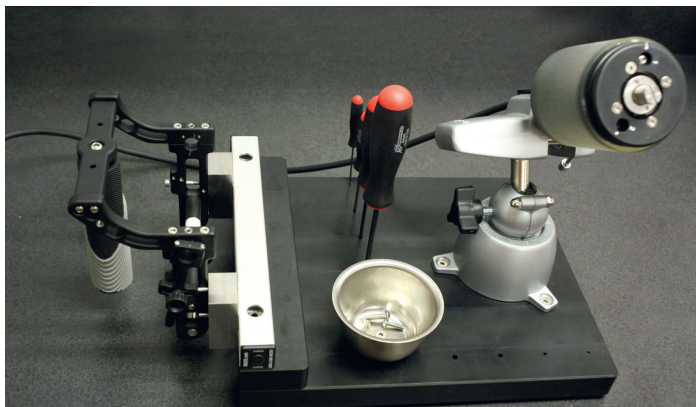

# Accessories for RotoArray

## Included Accessories

- The accessories included with the RotoArray allow for full functionality, and help to keep it maintained and functioning.

## Optional Accessories

- The optional accessories are highly recommended for the RotoArray and provide an ease of maintenance, verification, and use.
- The comprehensive RotoArray Service Station is one of the most useful accessories allowing users to minimize downtime by carrying out any necessary repairs and maintenance on a customized workbench fitted with all the necessary tools.